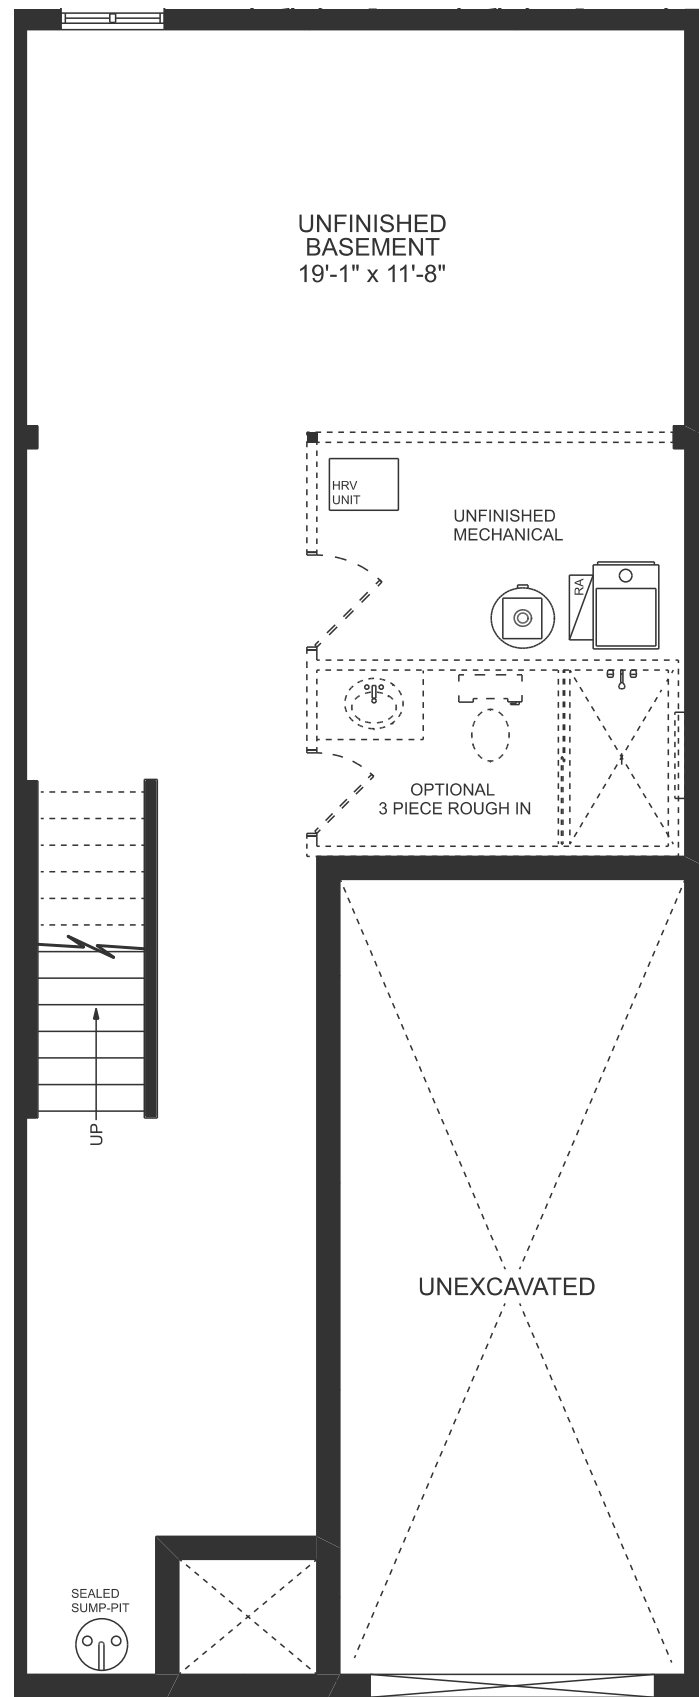

# THE GROVE

## THE AMBROSIA INTERIOR UNIT

1614 SQ.FT.  
3 BED | 2.5 BATH

Floor plans may be reversed. Plans and specifications are subject to change without notice. Actual usable floor space may vary from stated floor area. Illustrations are artists concept only and may show optional features not included in base price. See sales representative for further information. E. & O. E.

**BASEMENT**

**MAIN FLOOR**

**SECOND FLOOR**