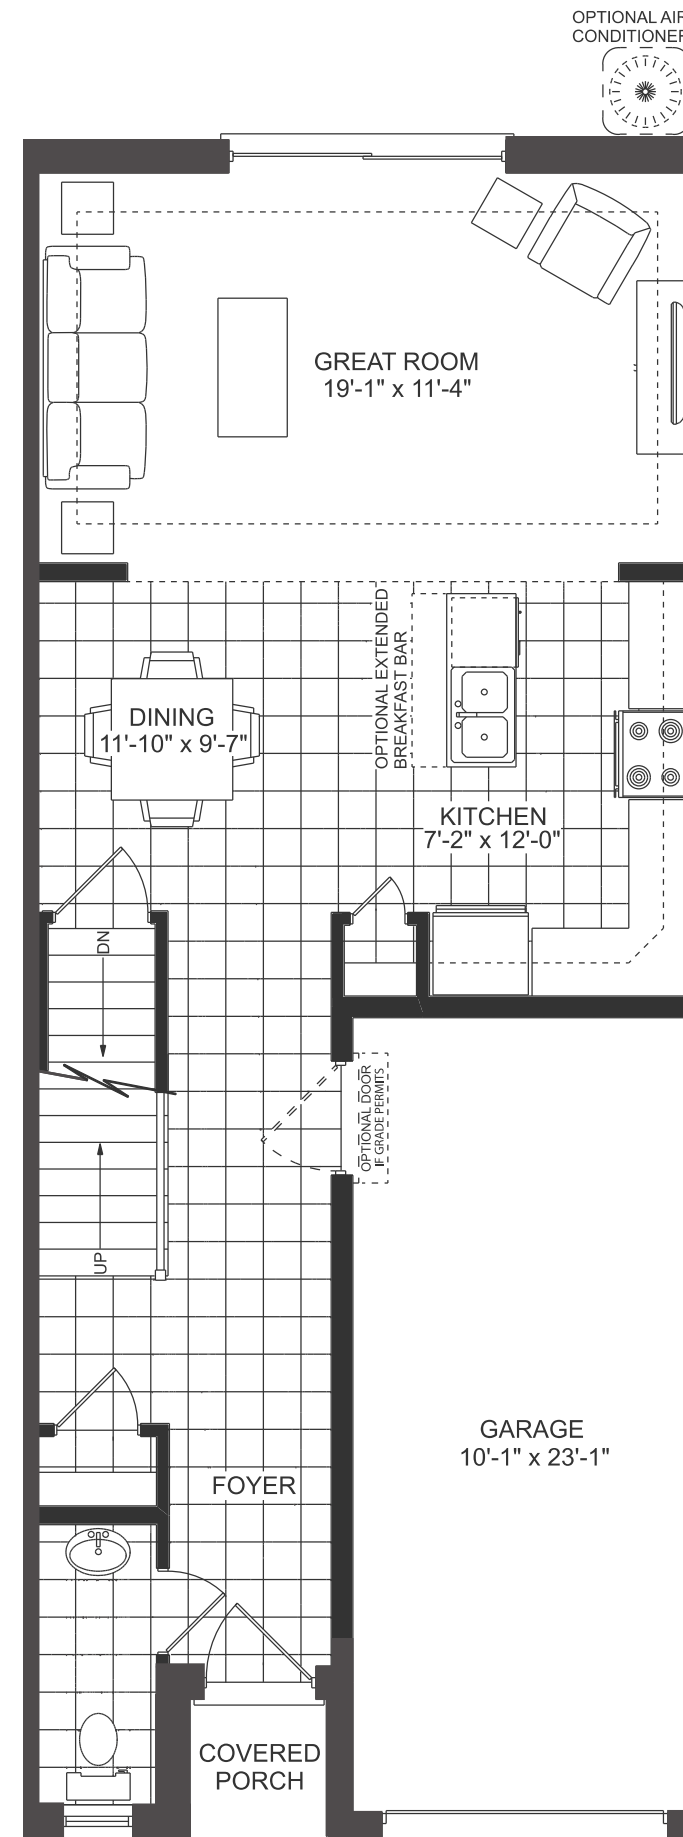

# THE GROVE

## THE AMBROSIA INTERIOR UNIT

1614 SQ.FT.  
3 BED | 2.5 BATH

Floor plans may be reversed. Plans and specifications are subject to change without notice. Actual usable floor space may vary from stated floor area. Illustrations are artists concept only and may show optional features not included in base price. See sales representative for further information. E. & O. E.

**BASEMENT**

**MAIN FLOOR**

**SECOND FLOOR**