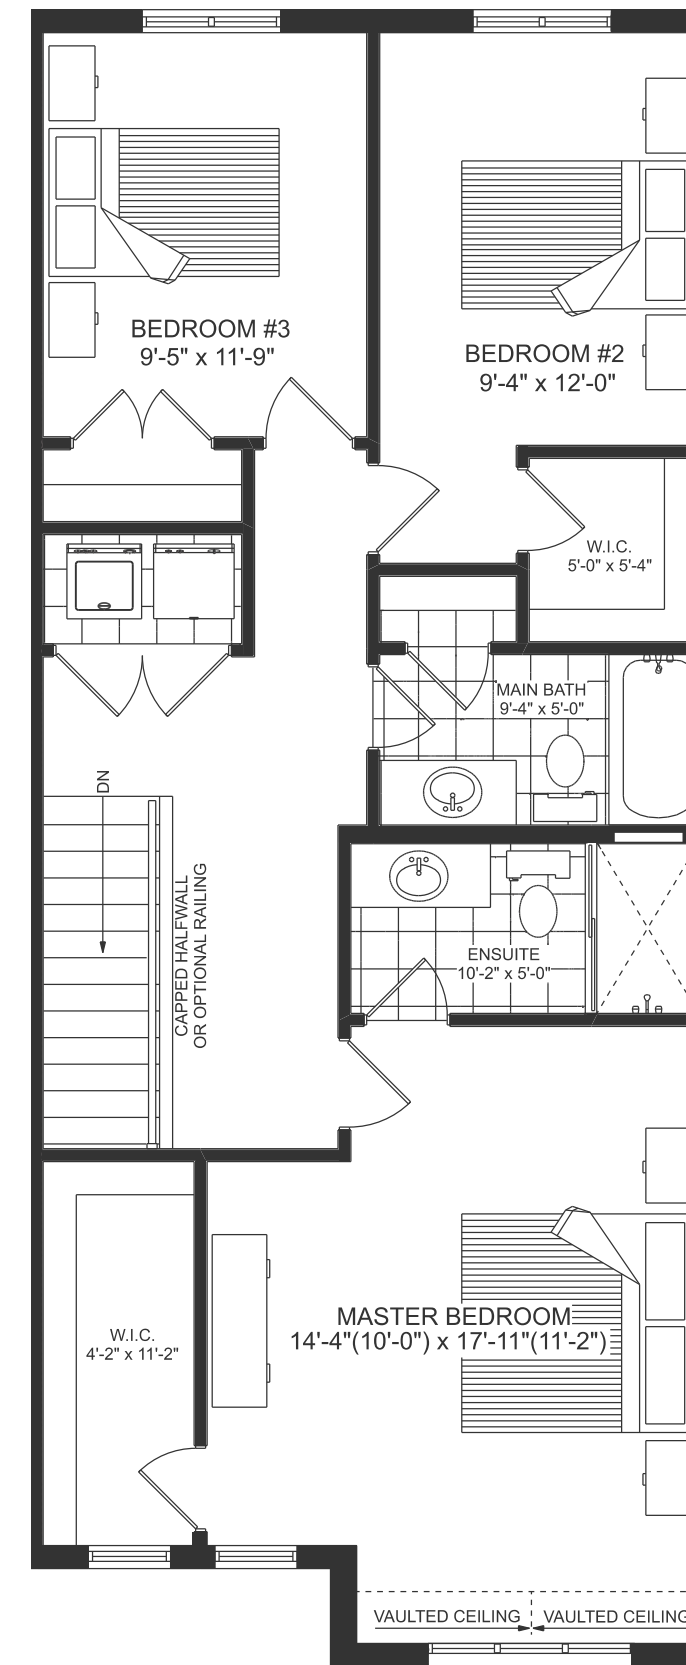

# THE GROVE

## THE AMBROSIA INTERIOR UNIT

1614 SQ.FT.  
3 BED | 2.5 BATH

Floor plans may be reversed. Plans and specifications are subject to change without notice. Actual usable floor space may vary from stated floor area. Illustrations are artists concept only and may show optional features not included in base price. See sales representative for further information. E. & O. E.

**BASEMENT**

**MAIN FLOOR**

**SECOND FLOOR**