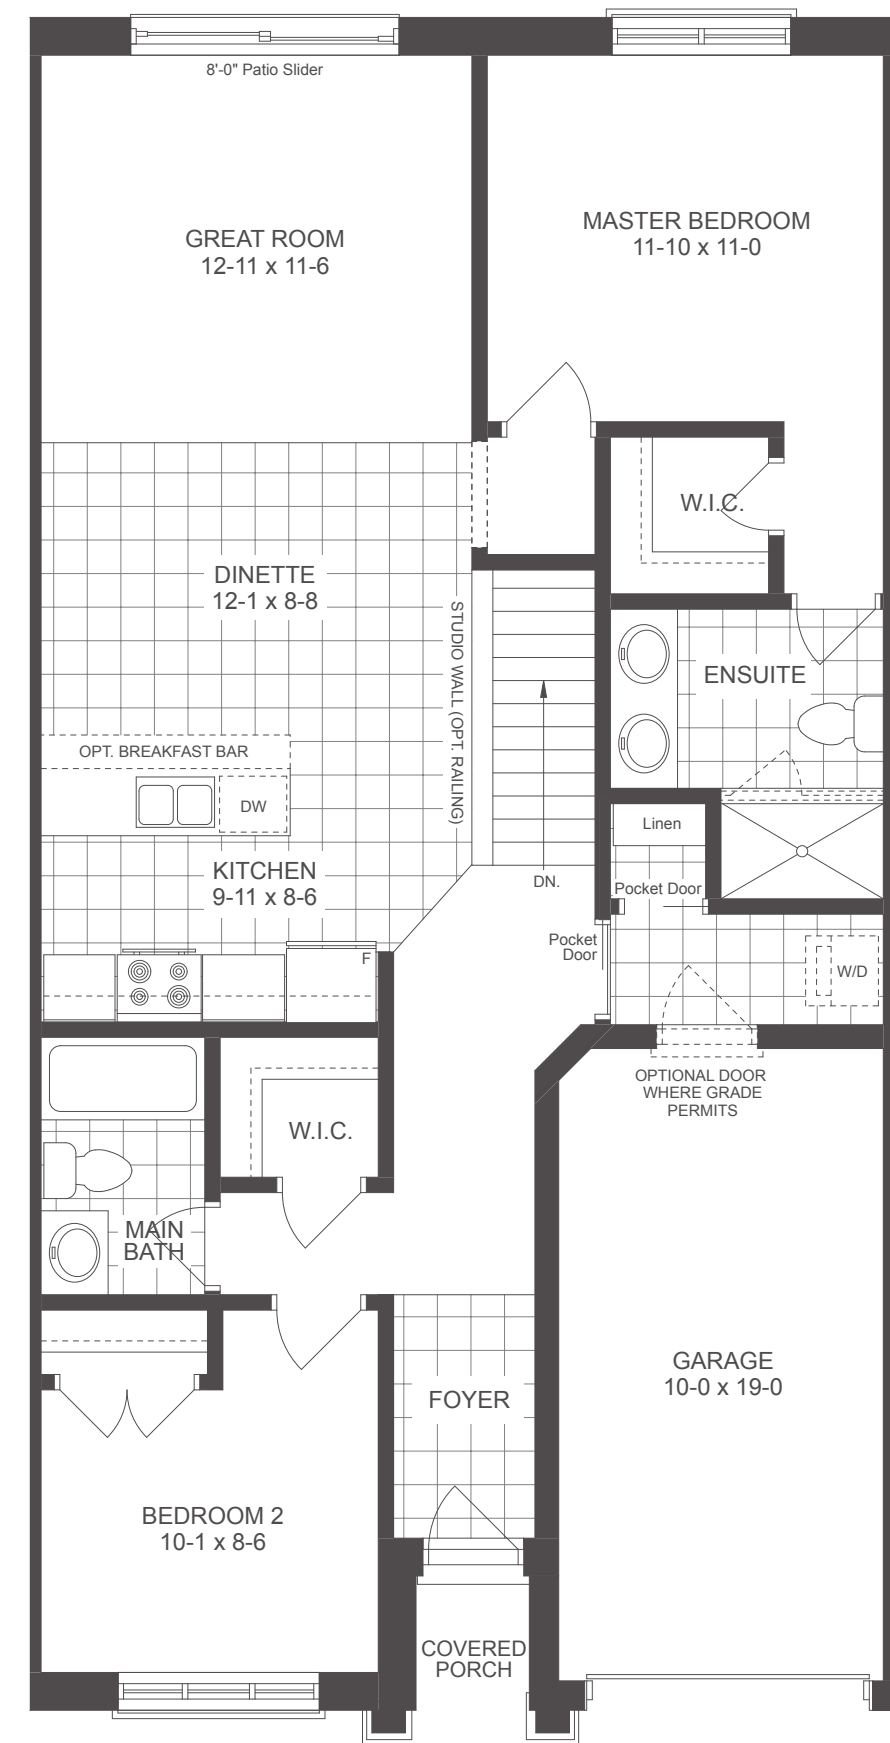

# THE GROVE

## THE BELMAC INTERIOR UNIT

**1106 SQ.FT.**  
2 BED | 2 BATH

Floor plans may be reversed. Plans and specifications are subject to change without notice. Actual usable floor space may vary from stated floor area. Illustrations are artists concept only and may show optional features not included in base price. See sales representative for further information. E. & O. E.

**BASEMENT**

**MAIN FLOOR**