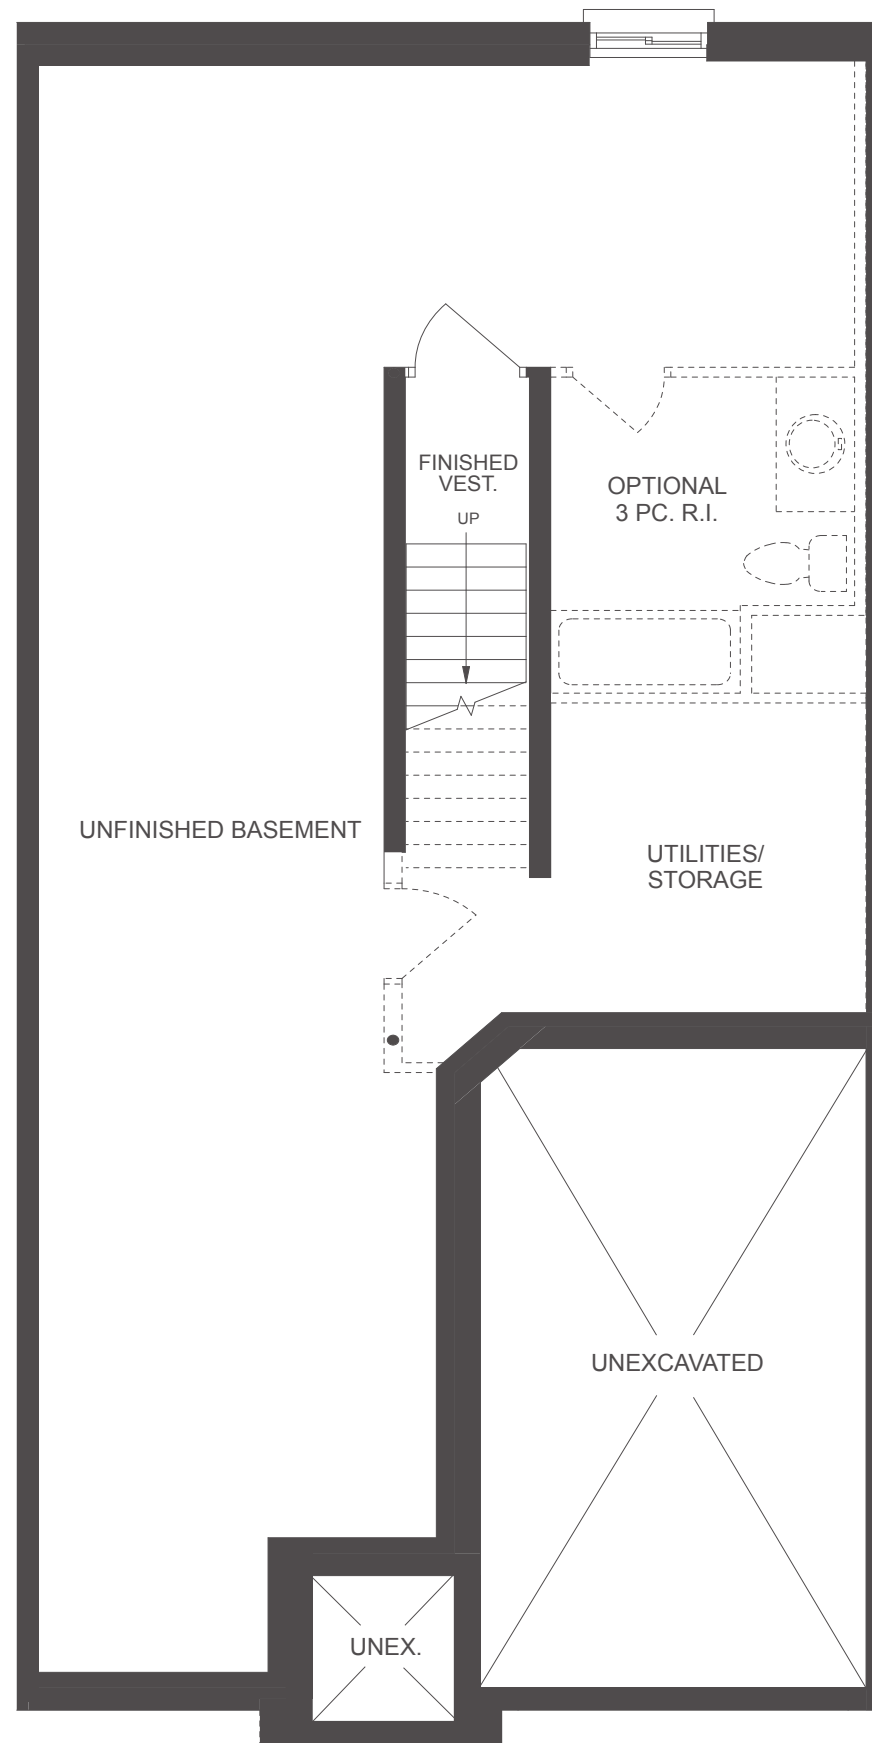

# THE GROVE

## THE BELMAC INTERIOR UNIT

**1106 SQ.FT.**  
2 BED | 2 BATH

Floor plans may be reversed. Plans and specifications are subject to change without notice. Actual usable floor space may vary from stated floor area. Illustrations are artists concept only and may show optional features not included in base price. See sales representative for further information. E. & O. E.

**BASEMENT**

**MAIN FLOOR**