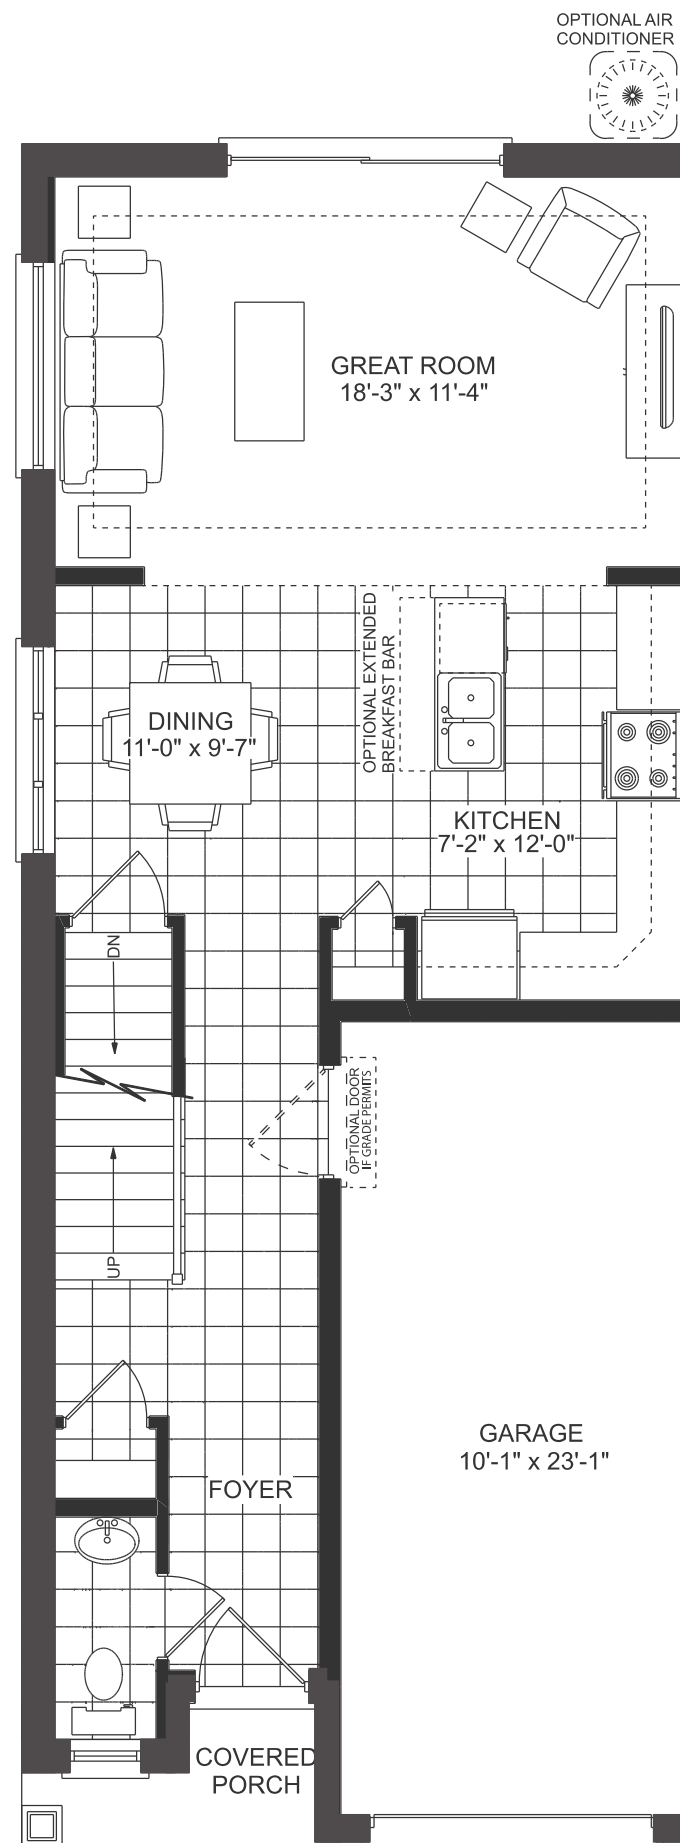

THE GROVE

THE BREEZE END UNIT

1599 SQ.FT.
3 BED | 2.5 BATH

Floor plans may be reversed. Plans and specifications are subject to change without notice. Actual usable floor space may vary from stated floor area. Illustrations are artists concept only and may show optional features not included in base price. See sales representative for further information. E. & O. E.

BASEMENT

MAIN FLOOR

SECOND FLOOR