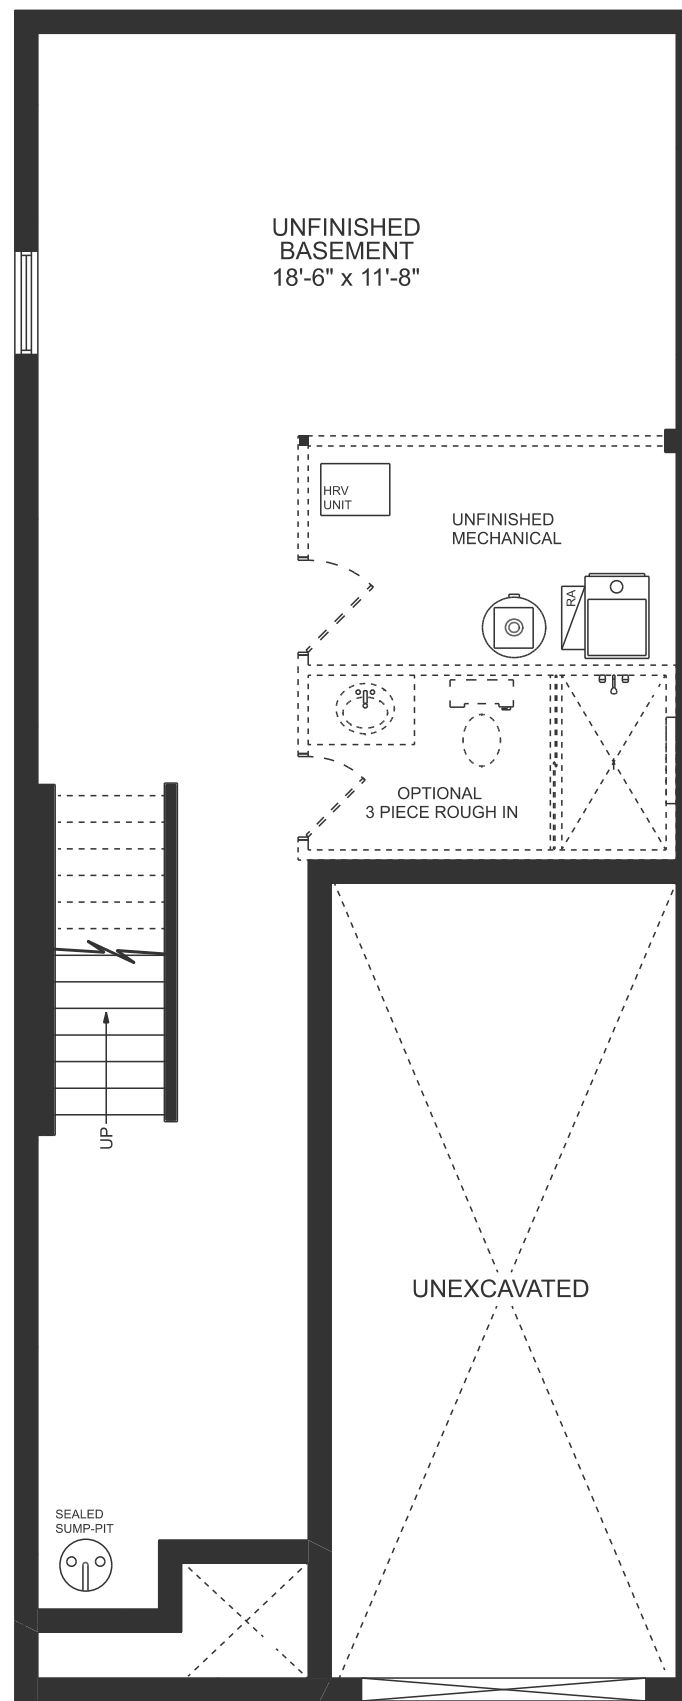

THE GROVE

THE BREEZE END UNIT

1599 SQ.FT.
3 BED | 2.5 BATH

Floor plans may be reversed. Plans and specifications are subject to change without notice. Actual usable floor space may vary from stated floor area. Illustrations are artists concept only and may show optional features not included in base price. See sales representative for further information. E. & O. E.

BASEMENT

MAIN FLOOR

SECOND FLOOR