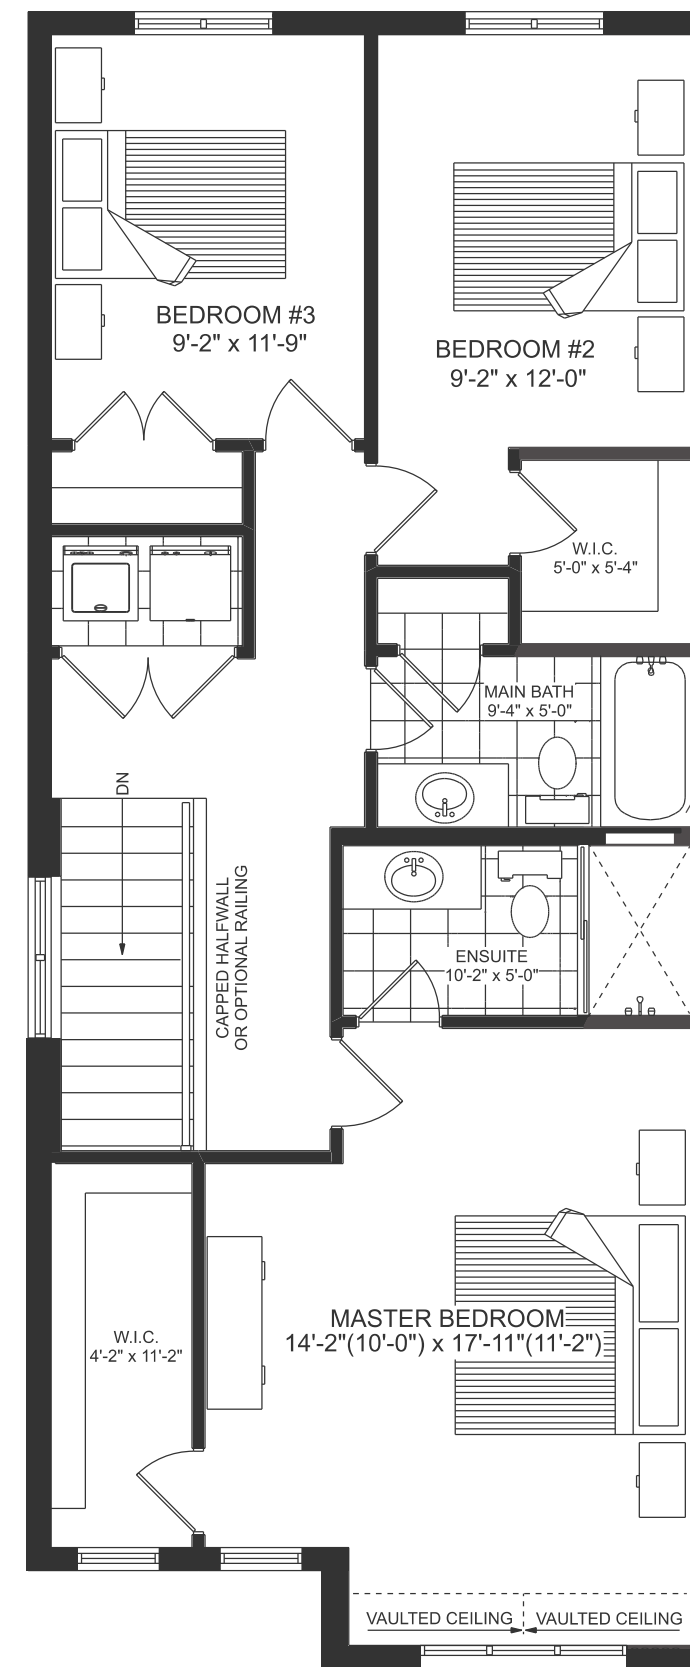

THE GROVE

THE BREEZE END UNIT

1599 SQ.FT.
3 BED | 2.5 BATH

Floor plans may be reversed. Plans and specifications are subject to change without notice. Actual usable floor space may vary from stated floor area. Illustrations are artists concept only and may show optional features not included in base price. See sales representative for further information. E. & O. E.

BASEMENT

MAIN FLOOR

SECOND FLOOR