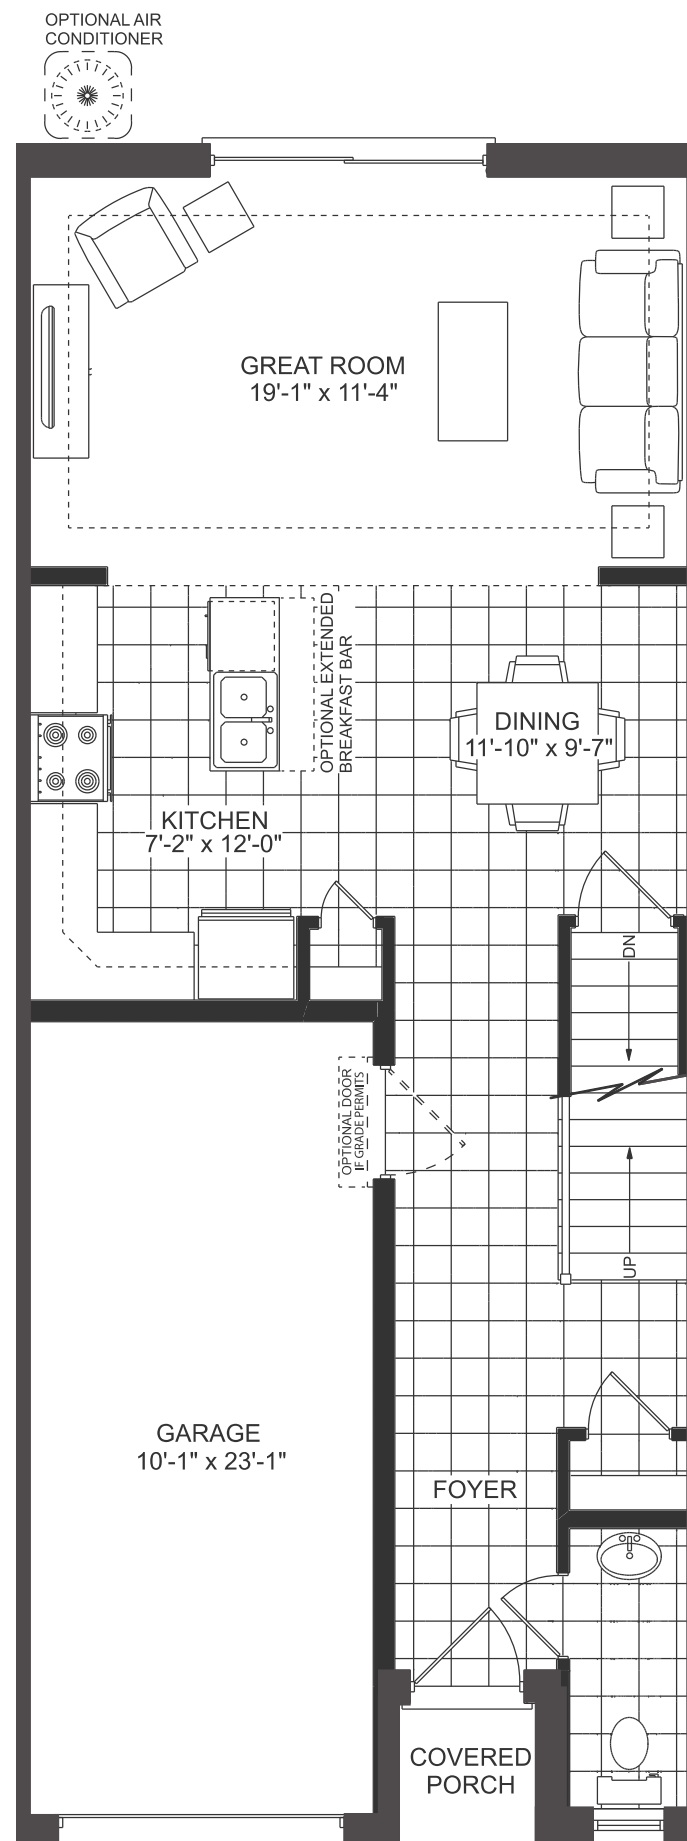

THE GROVE

THE CAMEO INTERIOR UNIT

1570 SQ.FT.
3 BED | 2.5 BATH

Floor plans may be reversed. Plans and specifications are subject to change without notice. Actual usable floor space may vary from stated floor area. Illustrations are artists concept only and may show optional features not included in base price. See sales representative for further information. E. & O. E.

BASEMENT

MAIN FLOOR

SECOND FLOOR