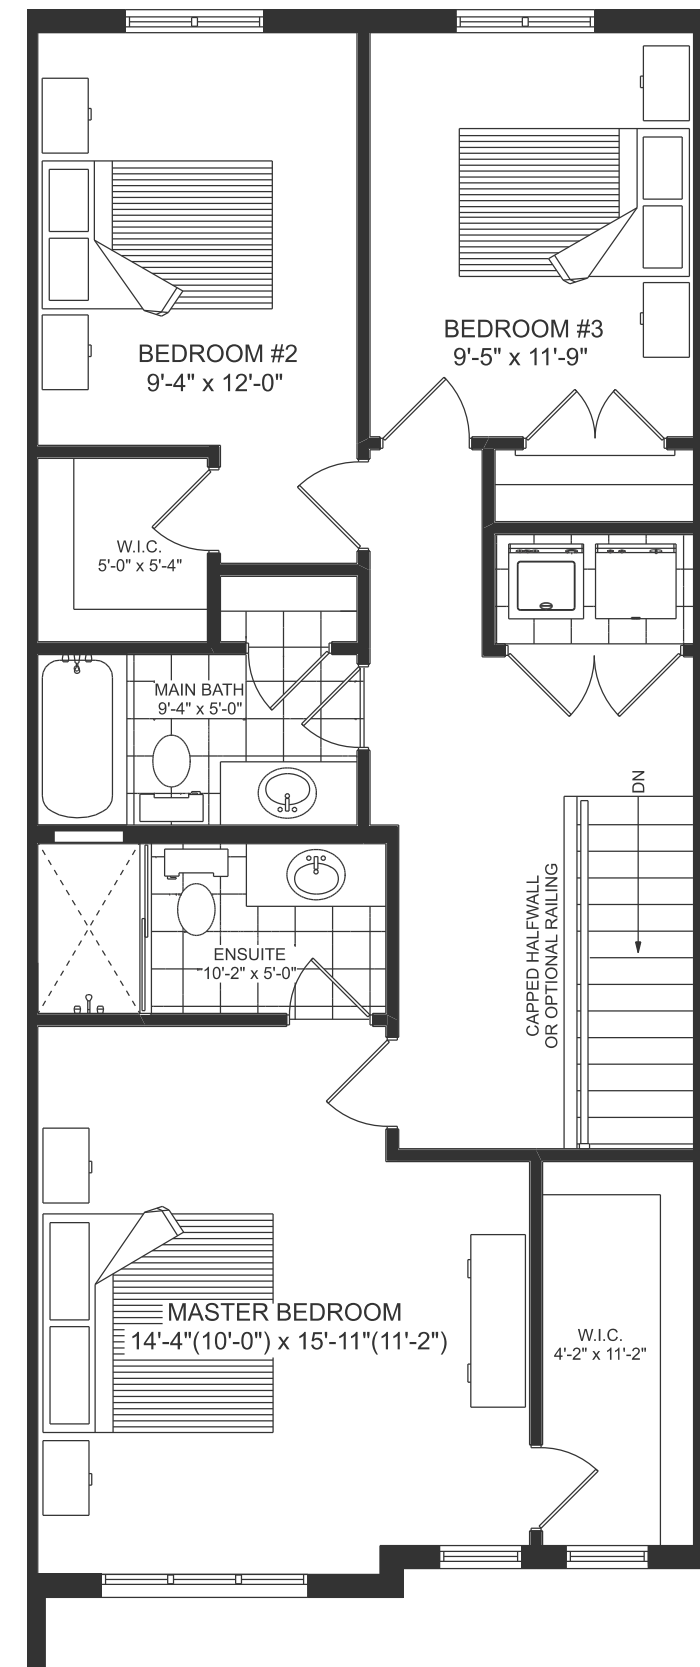

THE GROVE

THE CAMEO INTERIOR UNIT

1570 SQ.FT.
3 BED | 2.5 BATH

Floor plans may be reversed. Plans and specifications are subject to change without notice. Actual usable floor space may vary from stated floor area. Illustrations are artists concept only and may show optional features not included in base price. See sales representative for further information. E. & O. E.

BASEMENT

MAIN FLOOR

SECOND FLOOR