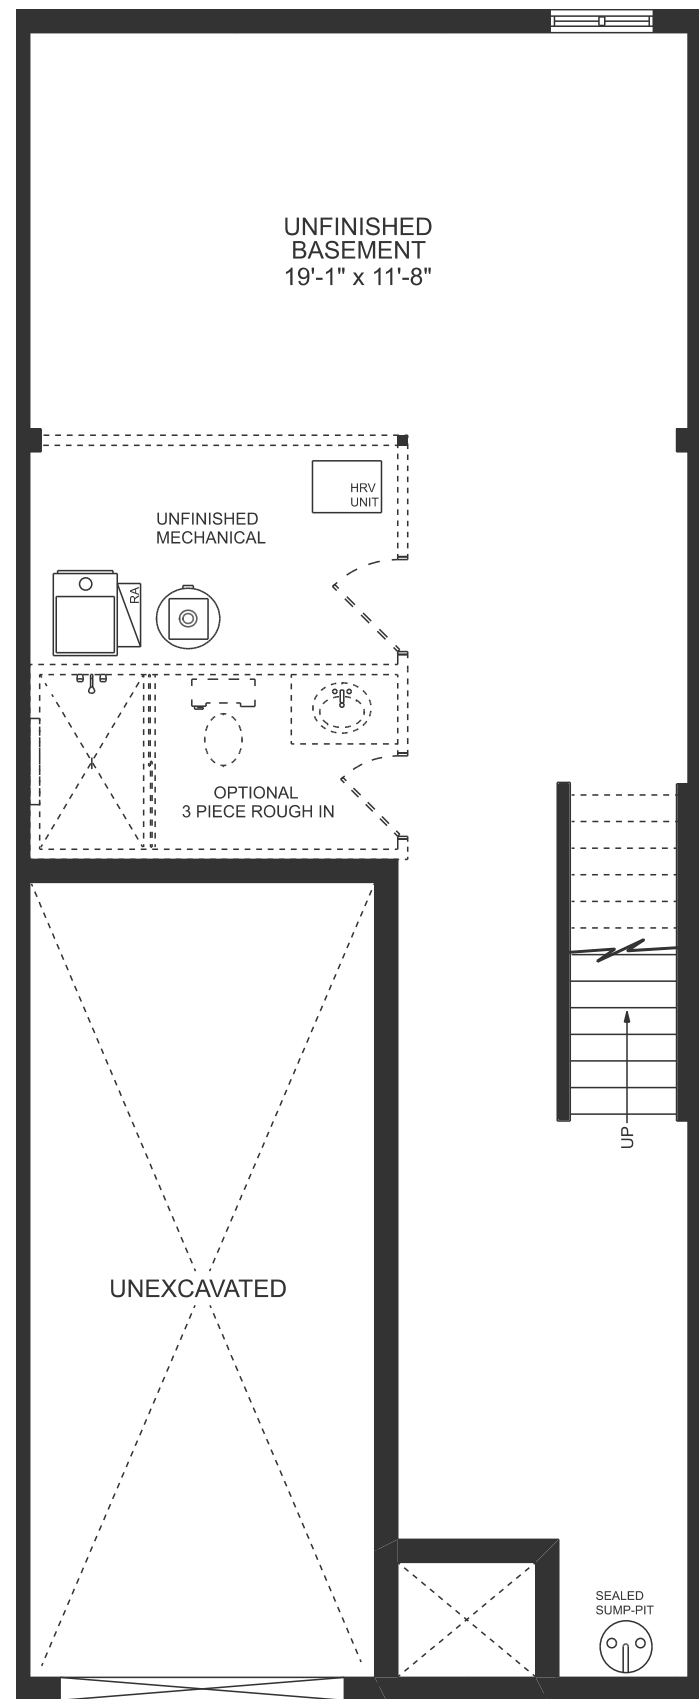

THE GROVE

THE CAMEO INTERIOR UNIT

1570 SQ.FT.
3 BED | 2.5 BATH

Floor plans may be reversed. Plans and specifications are subject to change without notice. Actual usable floor space may vary from stated floor area. Illustrations are artists concept only and may show optional features not included in base price. See sales representative for further information. E. & O. E.

BASEMENT

MAIN FLOOR

SECOND FLOOR