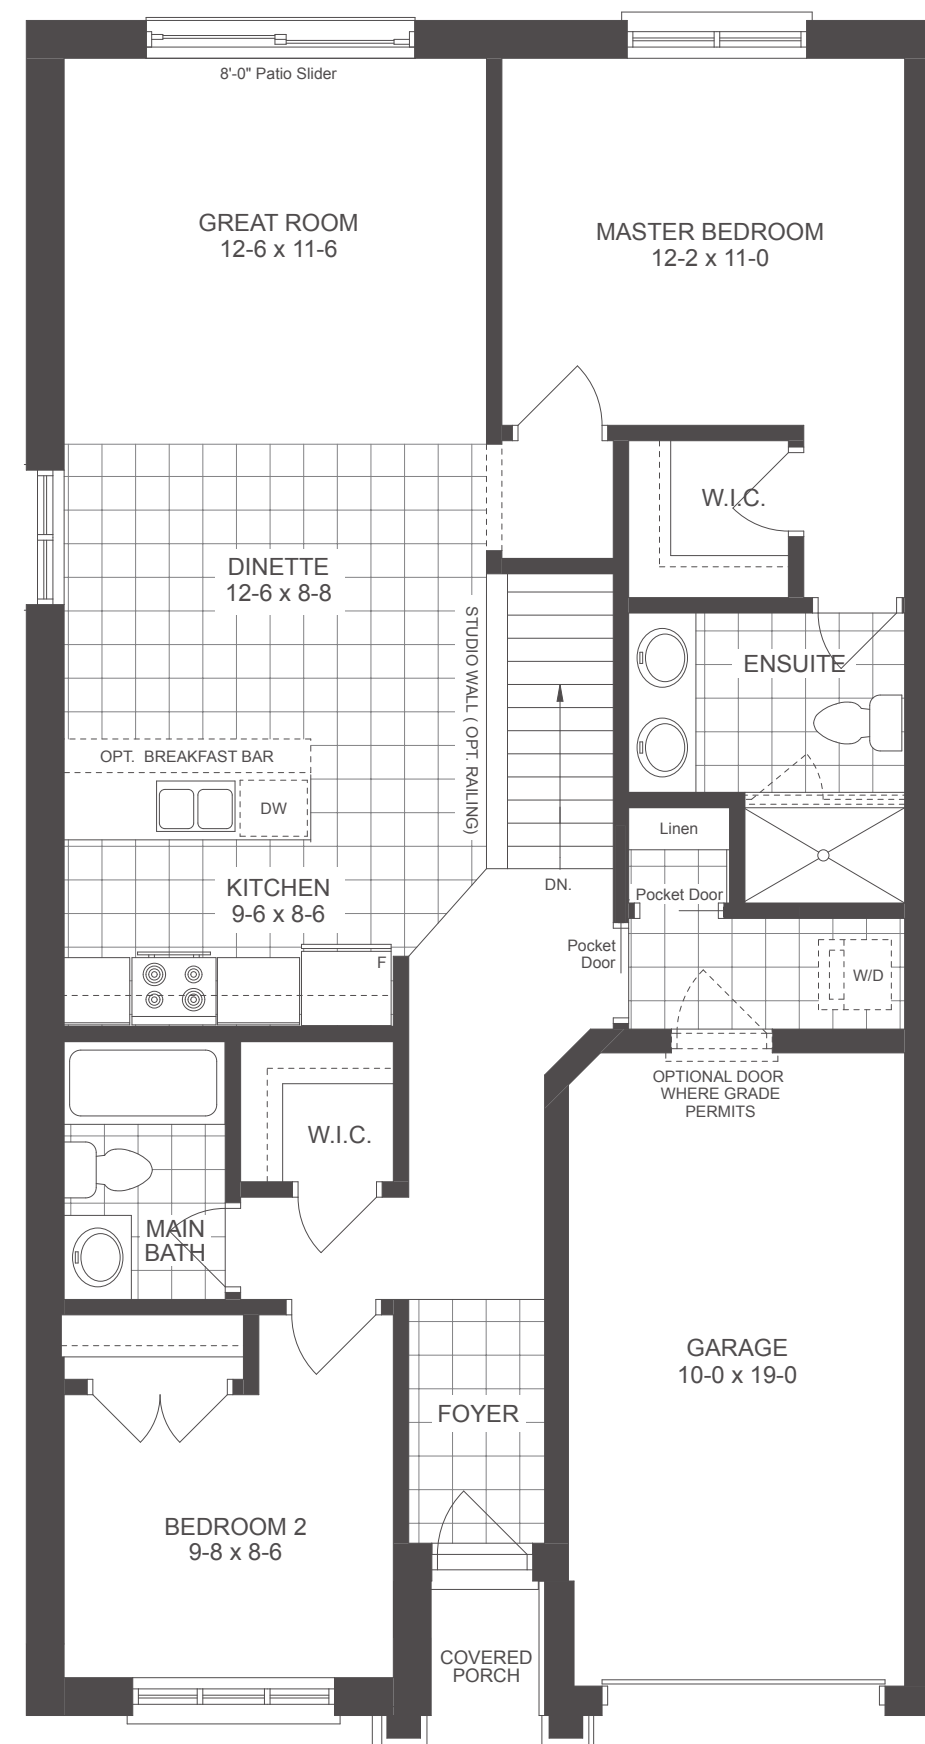

THE GROVE

THE EDEN END UNIT

1129 SQ.FT.
2 BED | 2 BATH

Floor plans may be reversed. Plans and specifications are subject to change without notice. Actual usable floor space may vary from stated floor area. Illustrations are artists concept only and may show optional features not included in base price. See sales representative for further information. E. & O. E.

BASEMENT

MAIN FLOOR