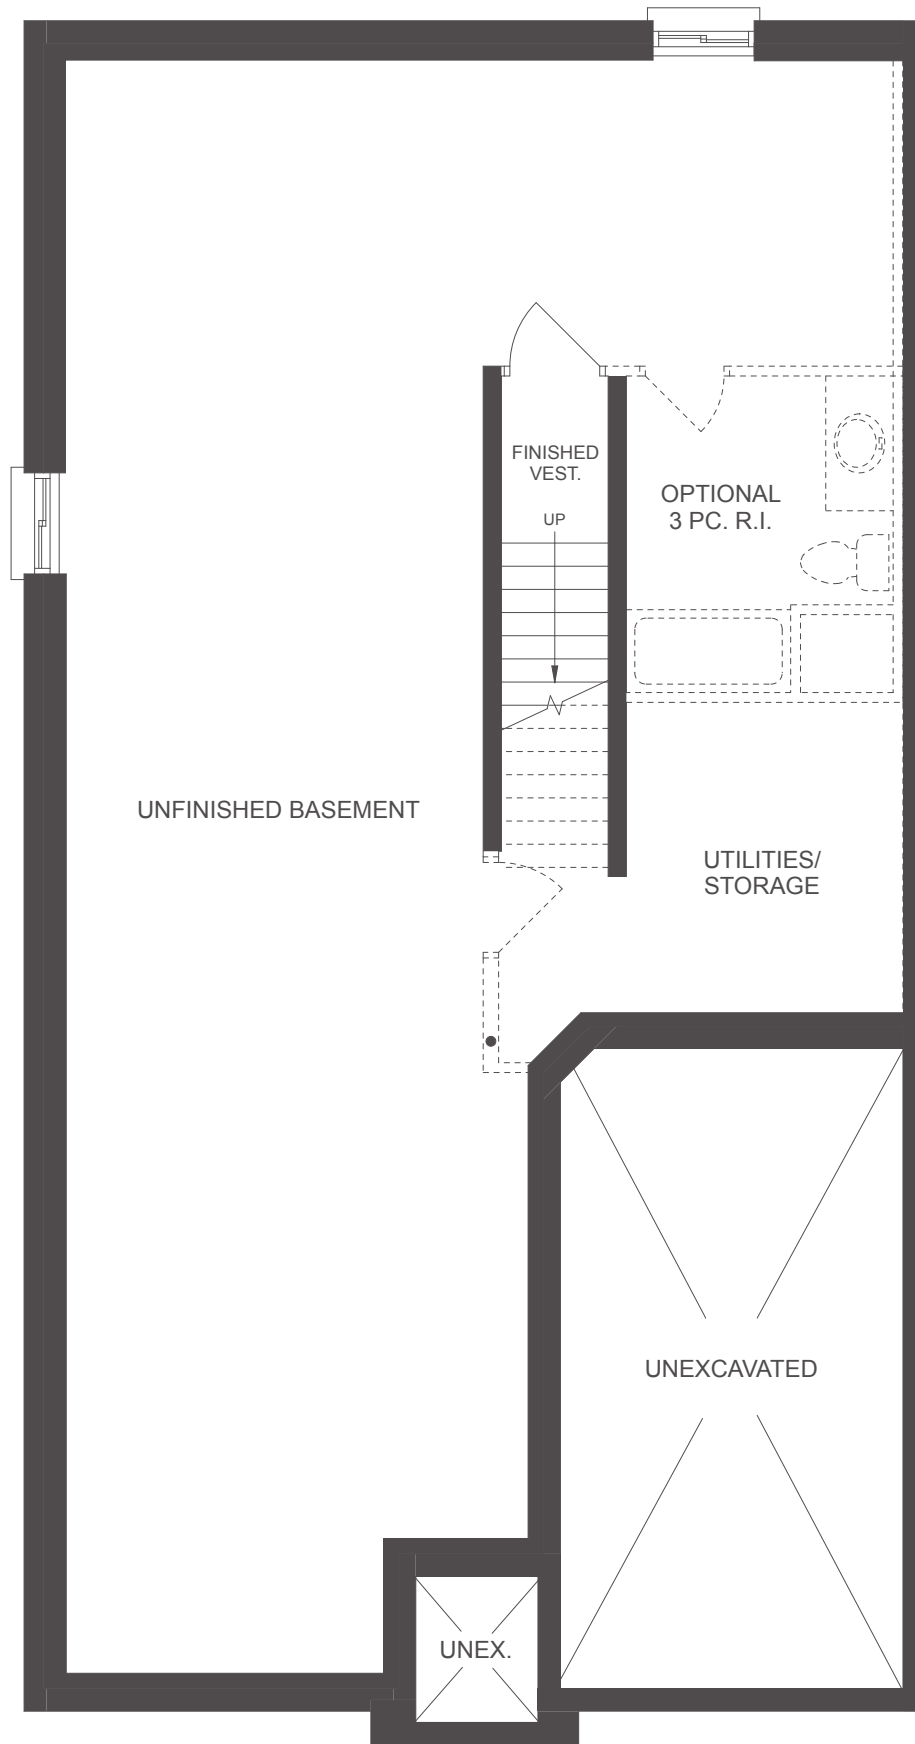

THE GROVE

THE EDEN END UNIT

1129 SQ.FT.
2 BED | 2 BATH

Floor plans may be reversed. Plans and specifications are subject to change without notice. Actual usable floor space may vary from stated floor area. Illustrations are artists concept only and may show optional features not included in base price. See sales representative for further information. E. & O. E.

BASEMENT

MAIN FLOOR