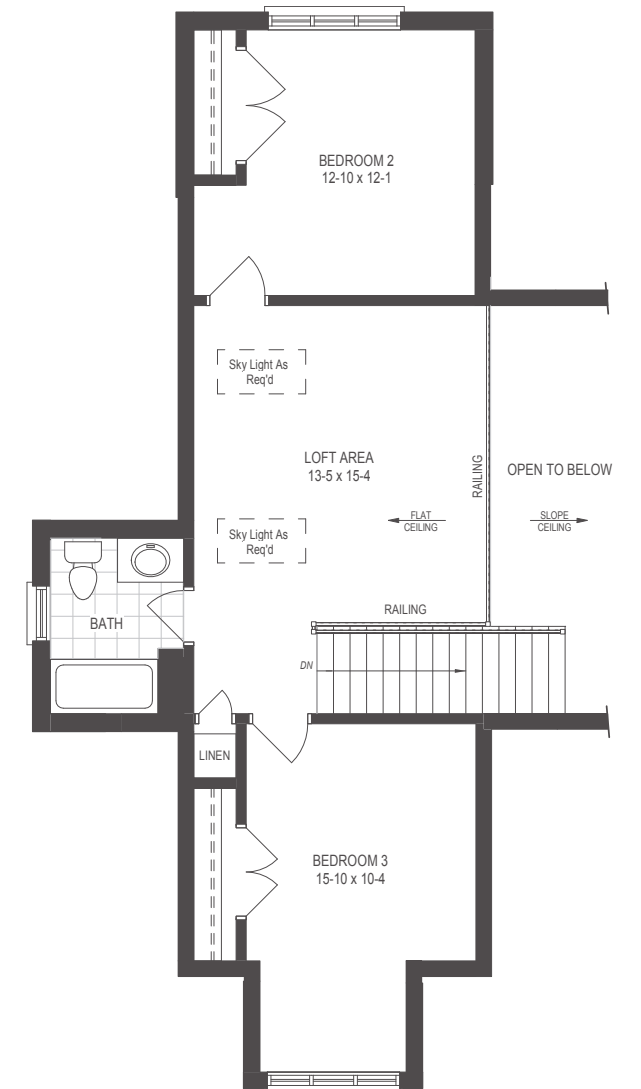

THE GROVE

THE SONYA BUNGALOW

1739 SQ.FT.
3 BED | 2.5 BATH

DOES NOT INCLUDE 156 SQ.FT. OF OPEN-TO-BELOW

Floor plans may be reversed. Plans and specifications are subject to change without notice. Actual usable floor space may vary from stated floor area. Illustrations are artists concept only and may show optional features not included in base price. See sales representative for further information. E. & O. E.

BASEMENT
+804 SQ.FT. FOR FINISHED REC ROOM

MAIN FLOOR

LOFT