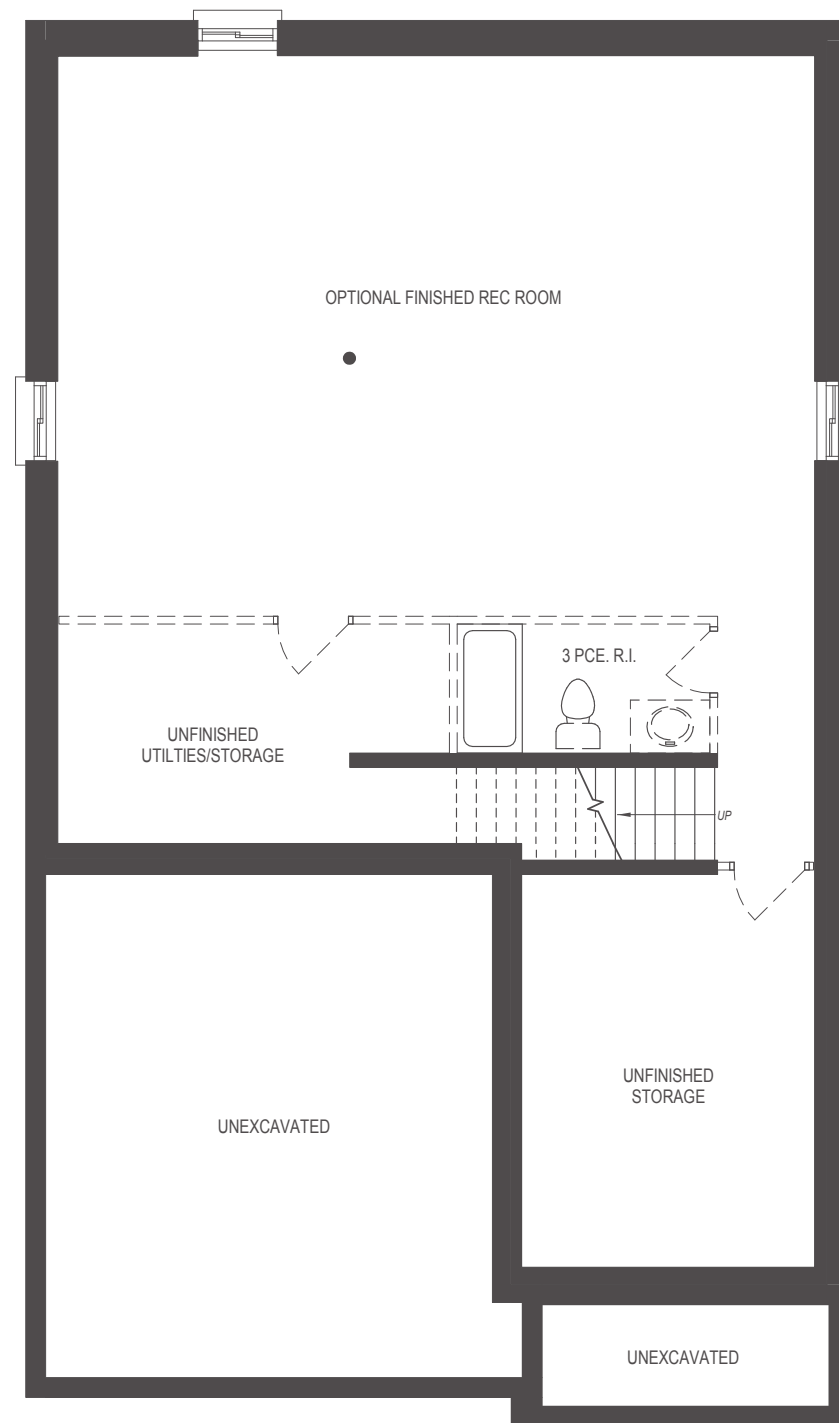

THE GROVE

THE SONYA BUNGALOW

1739 SQ.FT.
3 BED | 2.5 BATH

DOES NOT INCLUDE 156 SQ.FT. OF OPEN-TO-BELOW

Floor plans may be reversed. Plans and specifications are subject to change without notice. Actual usable floor space may vary from stated floor area. Illustrations are artists concept only and may show optional features not included in base price. See sales representative for further information. E. & O. E.

BASEMENT
+804 SQ.FT. FOR FINISHED REC ROOM

MAIN FLOOR

LOFT