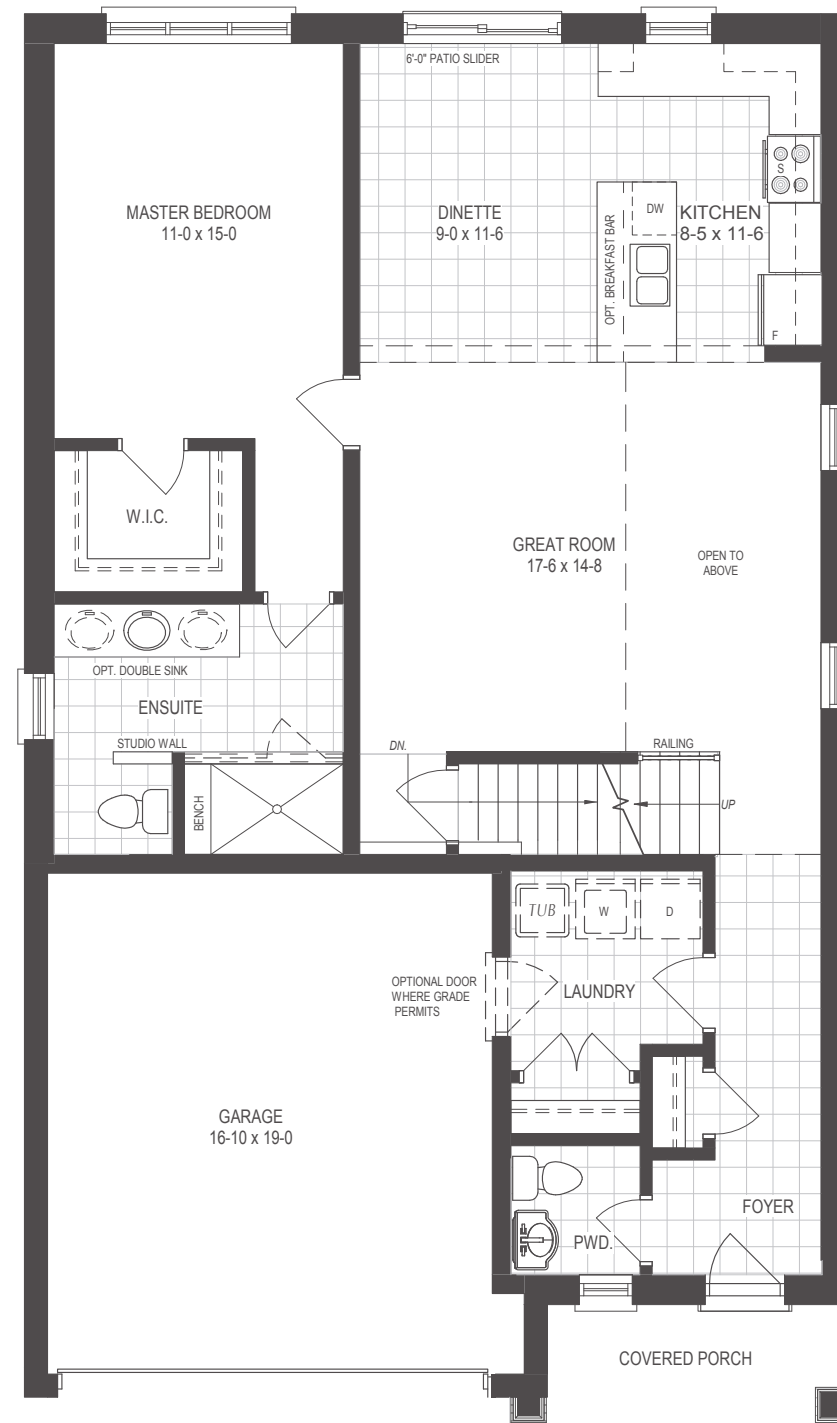

THE GROVE

THE SONYA BUNGALOW

1739 SQ.FT.
3 BED | 2.5 BATH

DOES NOT INCLUDE 156 SQ.FT. OF OPEN-TO-BELOW

Floor plans may be reversed. Plans and specifications are subject to change without notice. Actual usable floor space may vary from stated floor area. Illustrations are artists concept only and may show optional features not included in base price. See sales representative for further information. E. & O. E.

BASEMENT
+804 SQ.FT. FOR FINISHED REC ROOM

MAIN FLOOR

LOFT