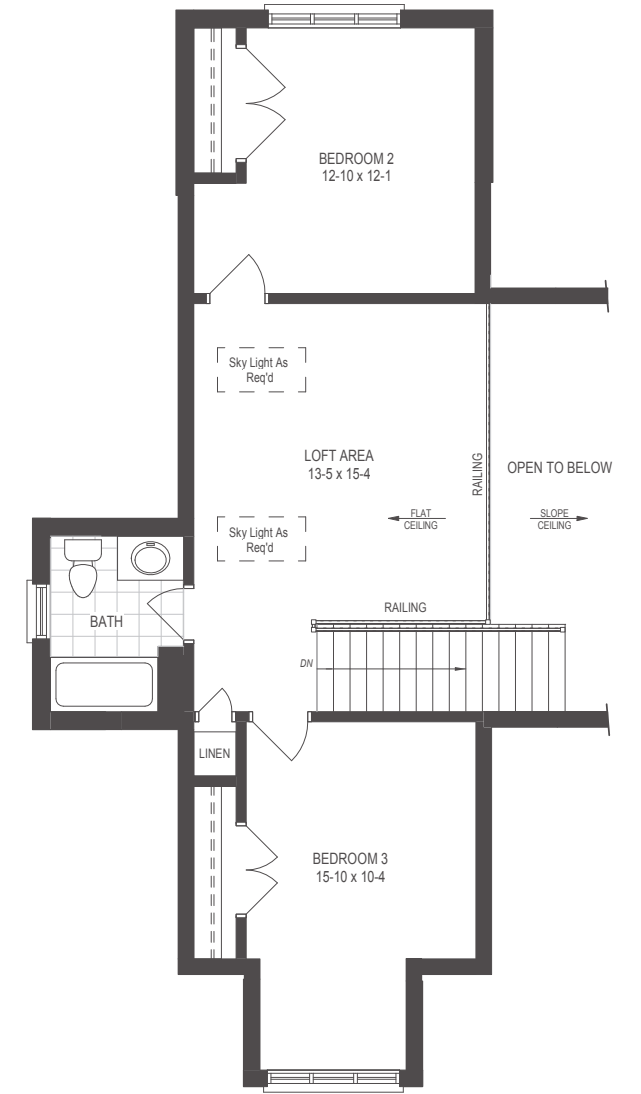

THE GROVE

THE SONYA

BUNGALOW WITH LOFT | 1739 SQ.FT.

DOES NOT INCLUDE 156 SQ.FT. OF OPEN-TO-BELOW

THE GROVE

THE SONYA BUNGALOW

1739 SQ.FT.
3 BED | 2.5 BATH

DOES NOT INCLUDE 156 SQ.FT. OF OPEN-TO-BELOW

Floor plans may be reversed. Plans and specifications are subject to change without notice. Actual usable floor space may vary from stated floor area. Illustrations are artists concept only and may show optional features not included in base price. See sales representative for further information. E. & O. E.

BASEMENT
+804 SQ.FT. FOR FINISHED REC ROOM

MAIN FLOOR

LOFT