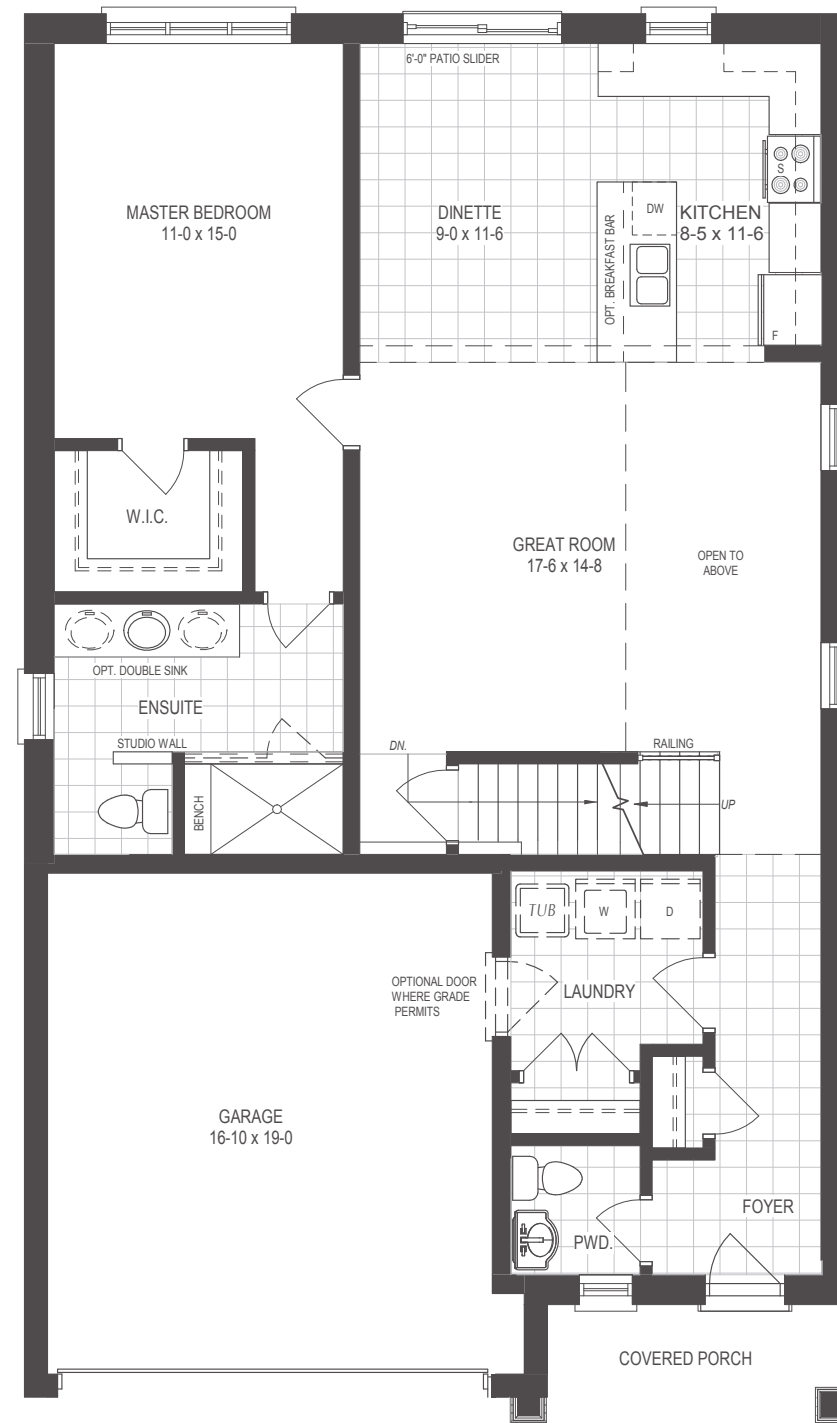

THE GROVE

THE SONYA

BUNGALOW WITH LOFT | 1739 SQ.FT.

DOES NOT INCLUDE 156 SQ.FT. OF OPEN-TO-BELOW

THE GROVE

THE SONYA BUNGALOW

1739 SQ.FT.
3 BED | 2.5 BATH

DOES NOT INCLUDE 156 SQ.FT. OF OPEN-TO-BELOW

Floor plans may be reversed. Plans and specifications are subject to change without notice. Actual usable floor space may vary from stated floor area. Illustrations are artists concept only and may show optional features not included in base price. See sales representative for further information. E. & O. E.

BASEMENT
+804 SQ.FT. FOR FINISHED REC ROOM

MAIN FLOOR

LOFT