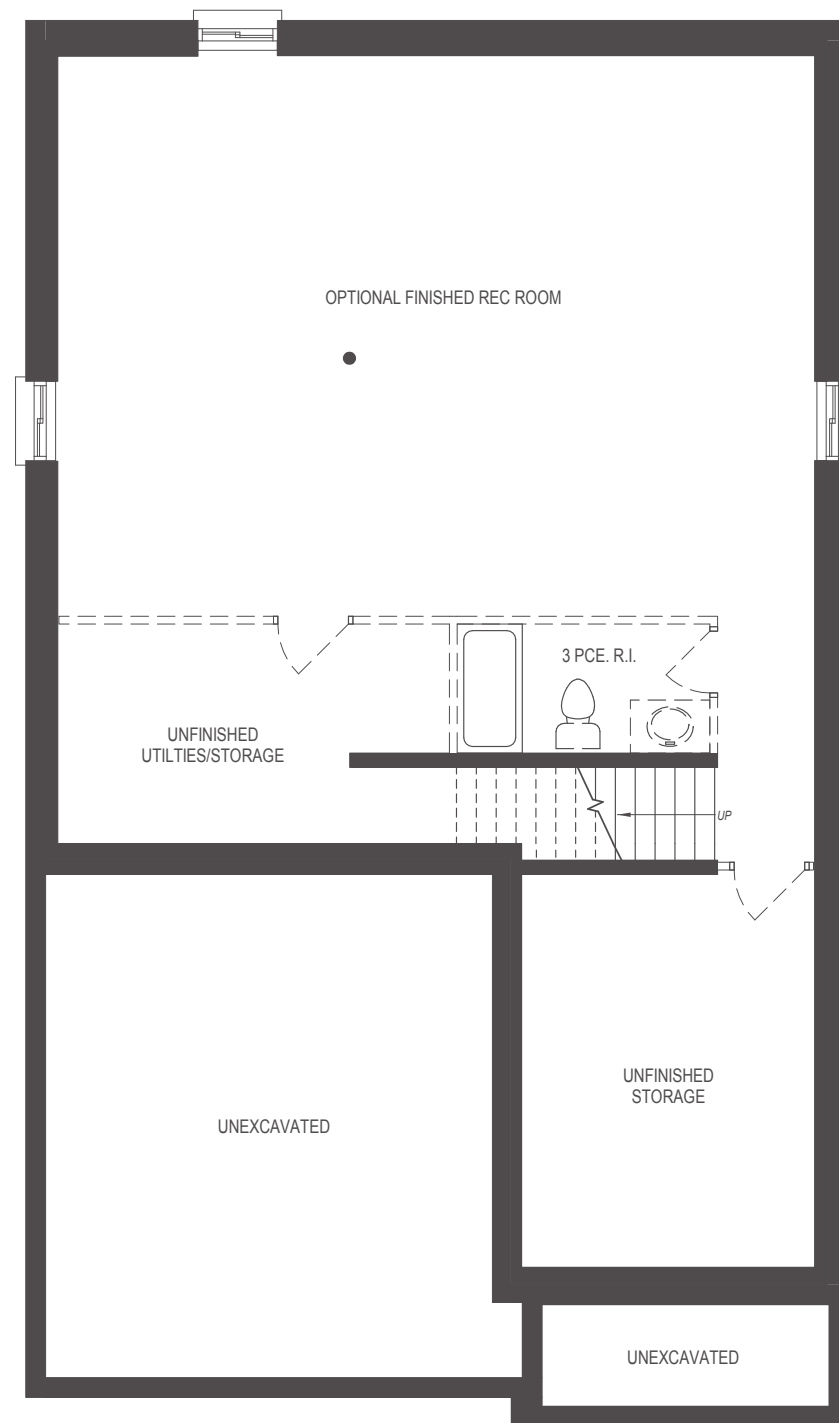

THE GROVE

THE SONYA

BUNGALOW WITH LOFT | 1739 SQ.FT.

DOES NOT INCLUDE 156 SQ.FT. OF OPEN-TO-BELOW

THE GROVE

THE SONYA BUNGALOW

1739 SQ.FT.
3 BED | 2.5 BATH

DOES NOT INCLUDE 156 SQ.FT. OF OPEN-TO-BELOW

Floor plans may be reversed. Plans and specifications are subject to change without notice. Actual usable floor space may vary from stated floor area. Illustrations are artists concept only and may show optional features not included in base price. See sales representative for further information. E. & O. E.

BASEMENT
+804 SQ.FT. FOR FINISHED REC ROOM

MAIN FLOOR

LOFT